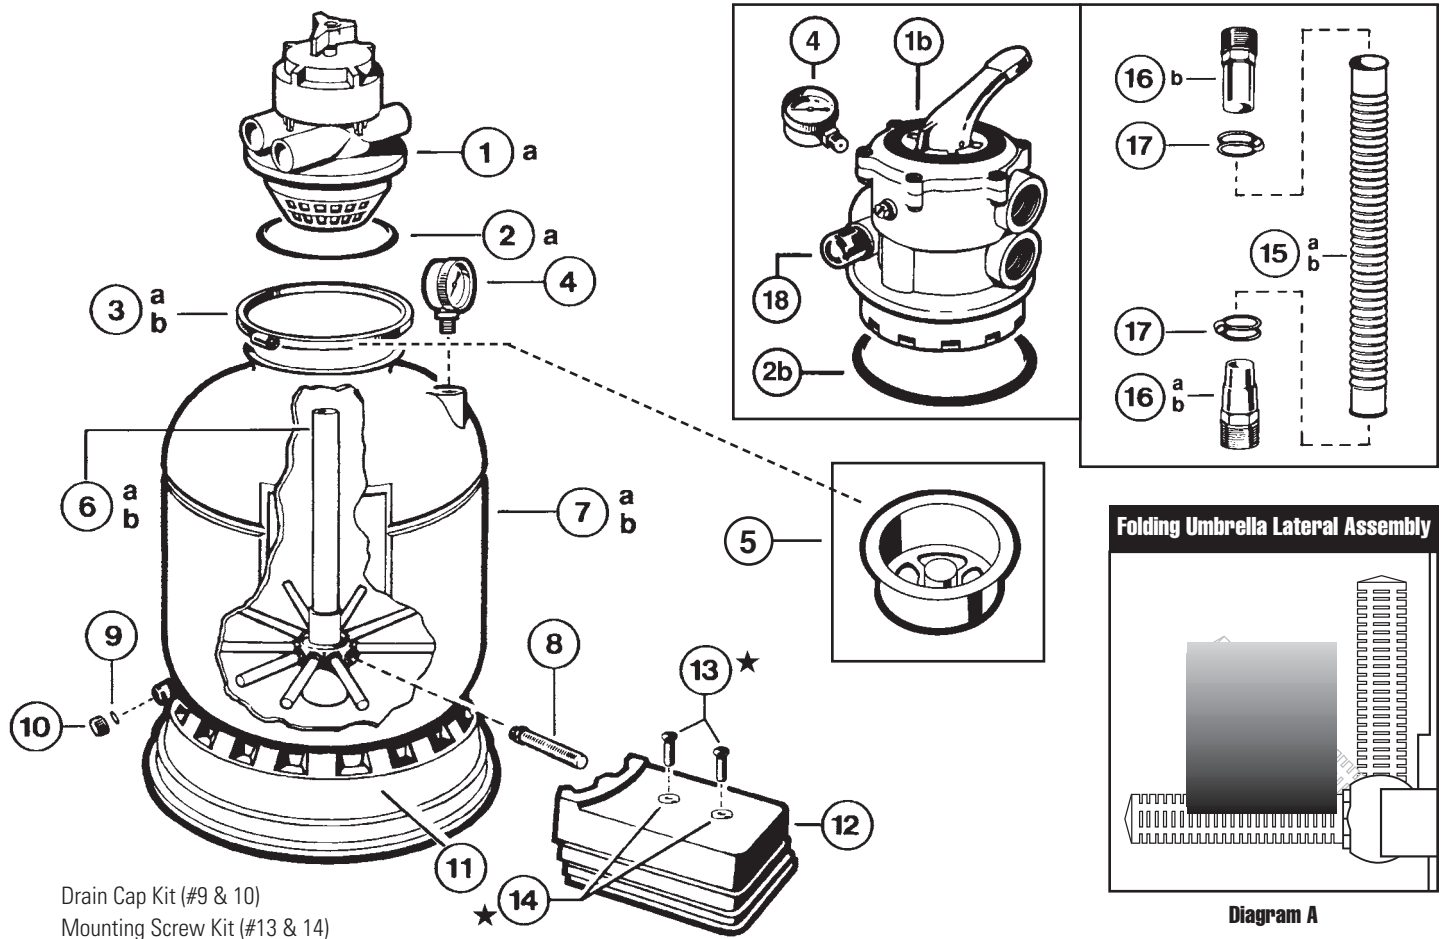

Parts Diagram and Parts Listing

Drain Cap Kit (#9 & 10)
Mounting Screw Kit (#13 & 14)

Ref.No.	Part No.	Description	Ctn. Qty.	No. Req'd
1a	GM400	Control Valve - 4 position (S140T)	1	1
1b	SP0714T†	Vari-Flo Control Valve 7-position (S144T)	1	1
2a	GMX400F	Valve/Tank O-Ring (S140T)	10	1
2b	GMX600F	Valve/Tank O-Ring (S144T)	10	1
3a	GMX400K	Flange Clamp - Valve - Tank (S140T)	5	1
3b	GMX600NM	Flange Clamp - Valve - Tank (S144T) - Noryl®	5	1
4	ECX270861	Pressure Gauge	10	1
5	SX202S	Sand Shield – 2004 Corrugated Design (Not Shown)	25	1
6	SX144DA	Folding Umbrella Lateral Assembly w/Center Pipe (S144T) (1997 -) – See Diag. A	1	1
7a	SX140AA1	Filter Tank w/Skirt, Lateral Assembly, Drain (S140T)	1	1
7b	SX144AA1	Filter Tank w/Skirt, Lateral Assembly, Drain (S144T)	1	1
8	SX200S	Lateral	25	10
9	SX180G*	Gasket	25	1
10	SX180H*	Drain Cap	25	1
	SX180HG	Drain Cap Kit (Includes #9 & 10)	25	1
11	SX164B	Filter Support Stand (Skirt)	2	1
12	SX164C	Pump Base	2	1
13	ECX1108**	5/16" x 3/4" Mounting Screw	25	2
14	ECX1109**	5/16" Washer	25	2
	ECX1108A	5/16" x 3/4" Mounting Screws (2) and 5/16" Washers (2) Kit, (Incls. 13 & 14)	20	1
15a	GMX142Z15	1 1/4" Hose - Ribbed (S140T)	5	1
15b	SX144Z1	1 1/2" Hose - Ribbed (S144T)	5	1
16a	SPX1091Z7	1 1/2" / 1 1/4" Combo Hose Adapter (S140T)	50	1
16b	SPX1091Z4	1 1/2" Straight Hose Adapter (S144T)	25	2
17	SPX1091Z6	Hose Clamp	10	2
18	SPX0710MA	Sight Glass for SP0714T Valve	10	1

*Limited Quantity Available – Replace with SX180HG.
**Limited Quantity Available – Replace with ECX1108A.

†SP0714T Vari-Flo Control Valve used as replacement for SP0704 Valve.