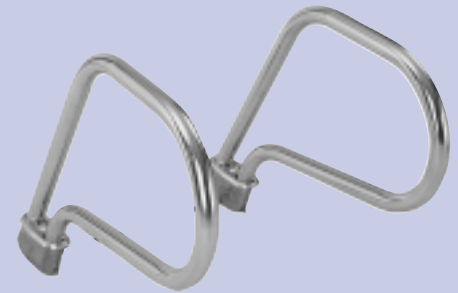

[www.srsmith.com](http://www.srsmith.com)  
800-824-4387

**S.R. Smith**<sup>TM</sup>  
WORLD LEADER IN SWIMMING POOL DECK ACCESSORIES

ASK US ABOUT LOOSE RAILS TO FIT ANY POOL

4-Bend Grab Rail  
DMS-101A

3-Bend Grab Rail  
DMS-100A

Braced Stair Rail  
DMS-102A

Spa Rail  
SR-100

Figure 4 Handrail  
F4H-101 or F4H-102

Deck Mounted Handrail  
RRH-100

2-Bend & 3-Bend  
Handrails  
Designer Series™ colors available as special order only.

Dock Ladder  
LLS-5  
Designer Series™ colors available as special order only.

Parallel Look Ladder  
PLL-12E-3B  
Designer Series™ colors available as special order only.

Economy Ladder  
VLLS-103E

Stainless steel standard. Most items available in DESIGNER SERIES™ colors.