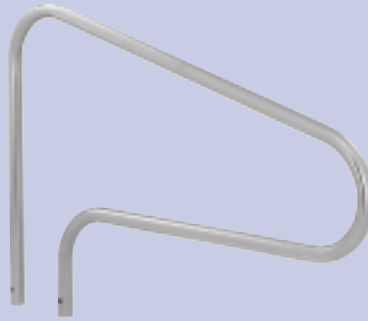

# RAILS & LADDERS

For over 70 years, S.R. Smith has created superior deck accessories for swimming pools. Using state-of-the-art integrated technology we create strong, high-quality rails and ladders that stand the test of time. We offer dozens of ladders and rails in standard configurations and we can create any custom rail you need—even powder-coated in colors to match your home's décor!

[www.srsmith.com](http://www.srsmith.com)  
800-824-4387

**S.R. Smith**<sup>TM</sup>  
WORLD LEADER IN SWIMMING POOL DECK ACCESSORIES

ASK US ABOUT LOOSE RAILS TO FIT ANY POOL

4-Bend Grab Rail  
DMS-101A

3-Bend Grab Rail  
DMS-100A

Braced Stair Rail  
DMS-102A

Spa Rail  
SR-100

Figure 4 Handrail  
F4H-101 or F4H-102

Deck Mounted Handrail  
RRH-100

2-Bend & 3-Bend  
Handrails  
Designer Series™ colors available as special order only.