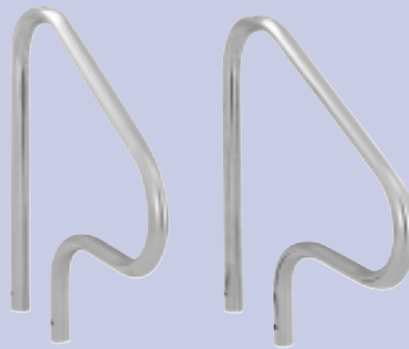

[www.srsmith.com](http://www.srsmith.com)  
800-824-4387

**S.R. Smith**<sup>TM</sup>  
WORLD LEADER IN SWIMMING POOL DECK ACCESSORIES

ASK US ABOUT LOOSE RAILS TO FIT ANY POOL

4-Bend Grab Rail  
DMS-101A

3-Bend Grab Rail  
DMS-100A

Braced Stair Rail  
DMS-102A

Spa Rail  
SR-100

Figure 4 Handrail  
F4H-101 or F4H-102

Deck Mounted Handrail  
RRH-100

2-Bend & 3-Bend  
Handrails  
Designer Series™ colors available as special order only.

Dock Ladder  
LLS-5  
Designer Series™ colors available as special order only.

Parallel Look Ladder  
PLL-12E-3B  
Designer Series™ colors available as special order only.

Economy Ladder  
VLLS-103E

Stainless steel standard. Most items available in DESIGNER SERIES™ colors.