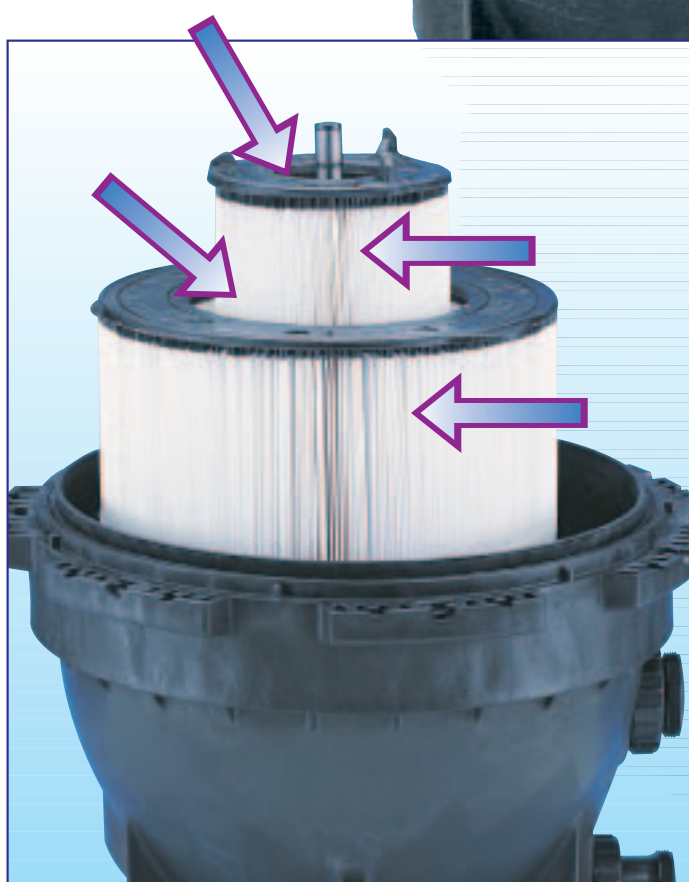

BYE BYE MAINTENANCE!

The System:3[®] Modular Media filter can go up to an entire season without cleaning.

A Perfect View

Top-mounted pressure gauge and operating instructions are conveniently located for at-a-glance viewing.

Strong Stuff

Constructed of Dura-Glas[®] – Sta-Rite's exclusive high-density composite resin resists corrosion and weathers the elements.

Very Safe

Posi-Lok[®] clamps provide safe, easy access to filter modules. Split-tank design permits rinse-in-place cleaning.

Sleek Looks

Contemporary styling and a matte black finish.

Ultra-Capacity Filtration[®]

Balanced-flow tank design directs water through both sides of each manifold-pleated module. Debris is evenly collected over its entire surface without clogging.